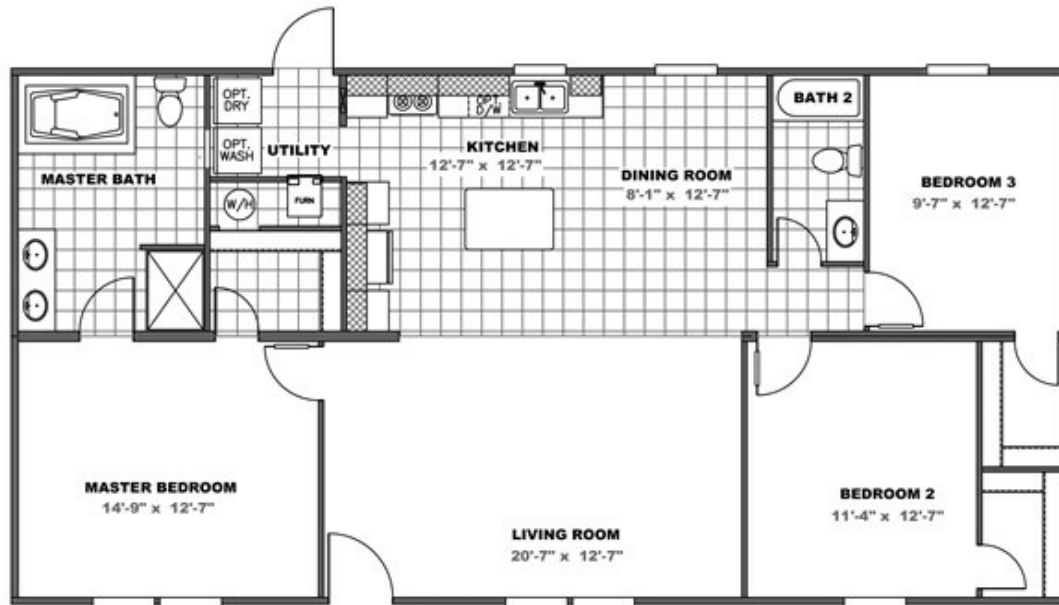

Coming Soon! THE EAGLE 52 Cash Price Home
ONLY

Coming Soon! THE EAGLE 52 Cash Price Home ONLY

Floor plan number: CAP031928TNAB

3 beds • 2 baths • 1456 sq.ft. • 28' width • 52' depth

Our home building facilities invest in continuous product and process improvements. Plans, dimensions, features, materials, specifications and availability are subject to change without notice or obligation. Renderings and floor plans are representative likenesses of our homes and may differ from the actual homes. We invite you to tour a Home Center near you and inspect the highest value in quality housing available or call (740) 423-9724 to speak with a Home Consultant. Copyright 2017, CMH. All rights reserved.