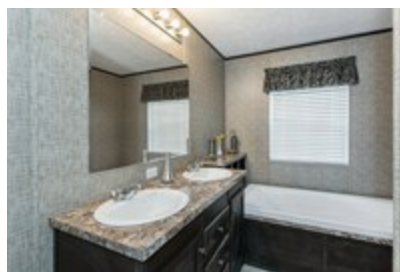

BLAZER Xtreme SOLD!!!!

**BLAZER Xtreme SOLD!!!!** Floor plan number: CLM100515TN  
3 beds • 2 baths • 1216 sq.ft. • 16' width • 76' depth

Our home building facilities invest in continuous product and process improvements. Plans, dimensions, features, materials, specifications and availability are subject to change without notice or obligation. Renderings and floor plans are representative likenesses of our homes and may differ from the actual homes. We invite you to tour a Home Center near you and inspect the highest value in quality housing available or call (740) 423-9724 to speak with a Home Consultant. Copyright 2017, CMH. All rights reserved.