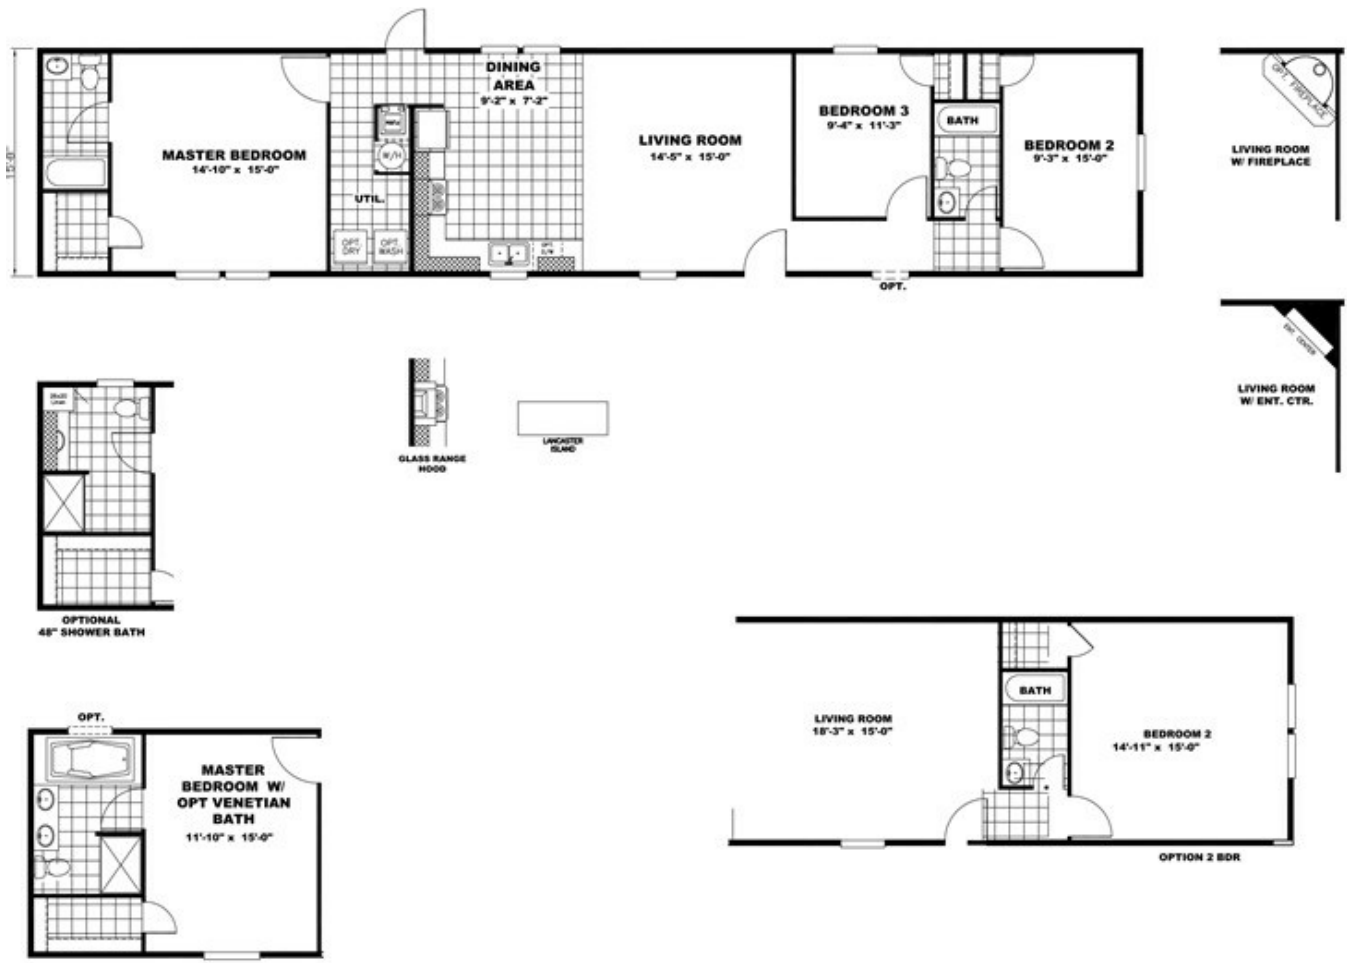

BLAZER Xtreme SOLD!!!!

**BLAZER Xtreme SOLD!!!!** Floor plan number: CLM100515TN  
3 beds • 2 baths • 1216 sq.ft. • 16' width • 76' depth

Our home building facilities invest in continuous product and process improvements. Plans, dimensions, features, materials, specifications and availability are subject to change without notice or obligation. Renderings and floor plans are representative likenesses of our homes and may differ from the actual homes. We invite you to tour a Home Center near you and inspect the highest value in quality housing available or call (740) 423-9724 to speak with a Home Consultant. Copyright 2017, CMH. All rights reserved.