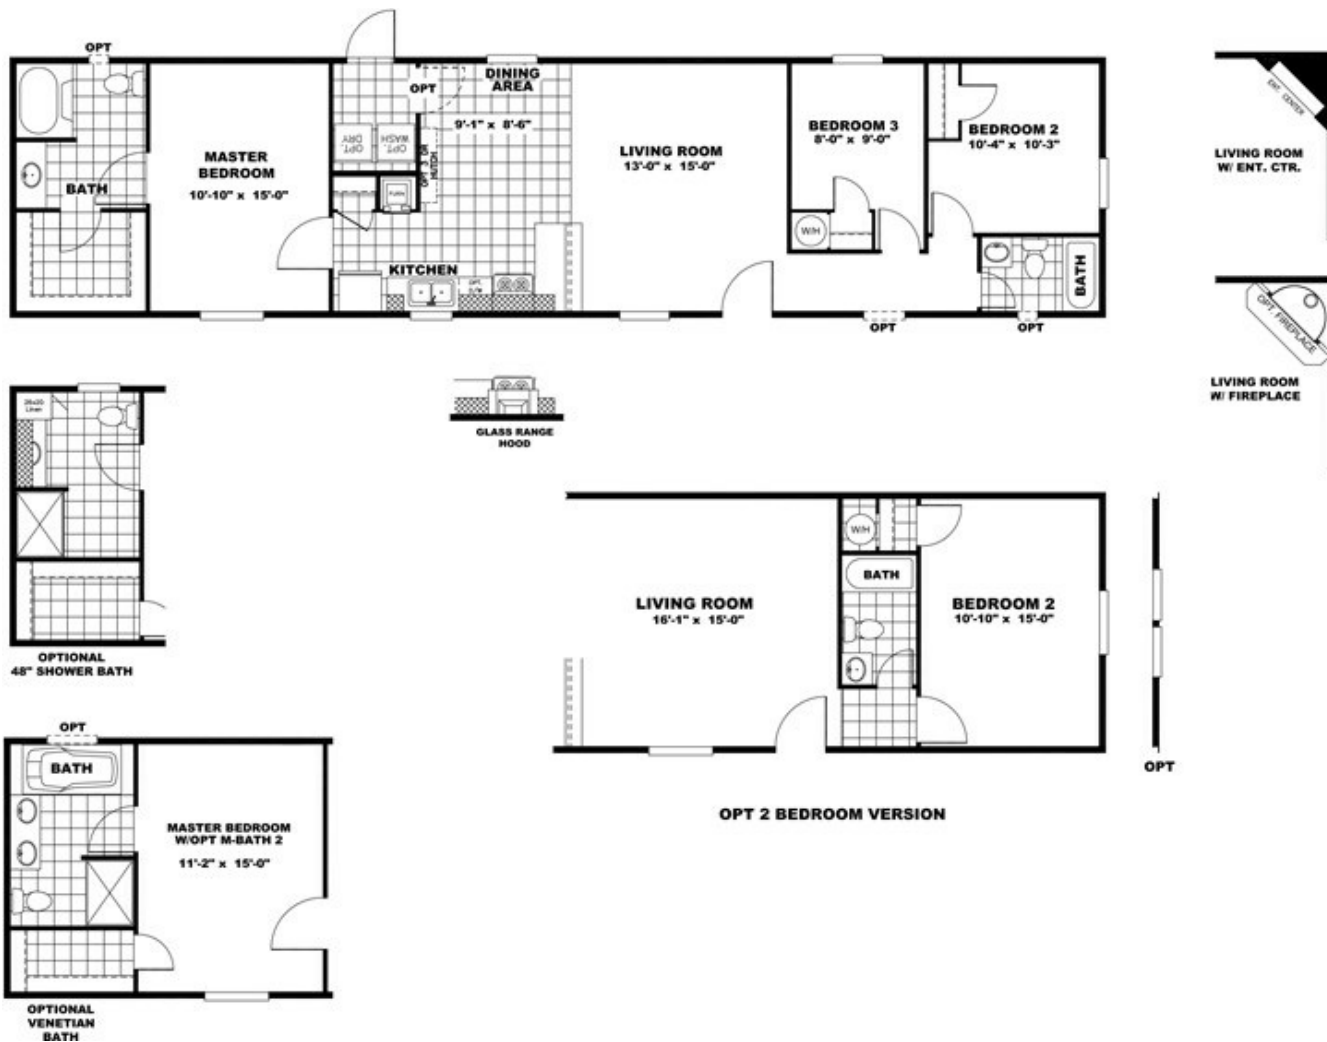

Clayton homes. BLAZER Xtreme Cash Price Reduced!

BLAZER Xtreme Cash Price Reduced! Model number: 22BRX16663BH17

2 beds • 2 baths • 1056 sq.ft. • 16' width • 66' depth

Our home building facilities invest in continuous product and process improvements. Plans, dimensions, features, materials, specifications and availability are subject to change without notice or obligation. Renderings and floor plans are representative likenesses of our homes and may differ from the actual homes. We invite you to tour a Home Center near you and inspect the highest value in quality housing available or call (740) 423-9724 to speak with a Home Consultant. Copyright 2017,