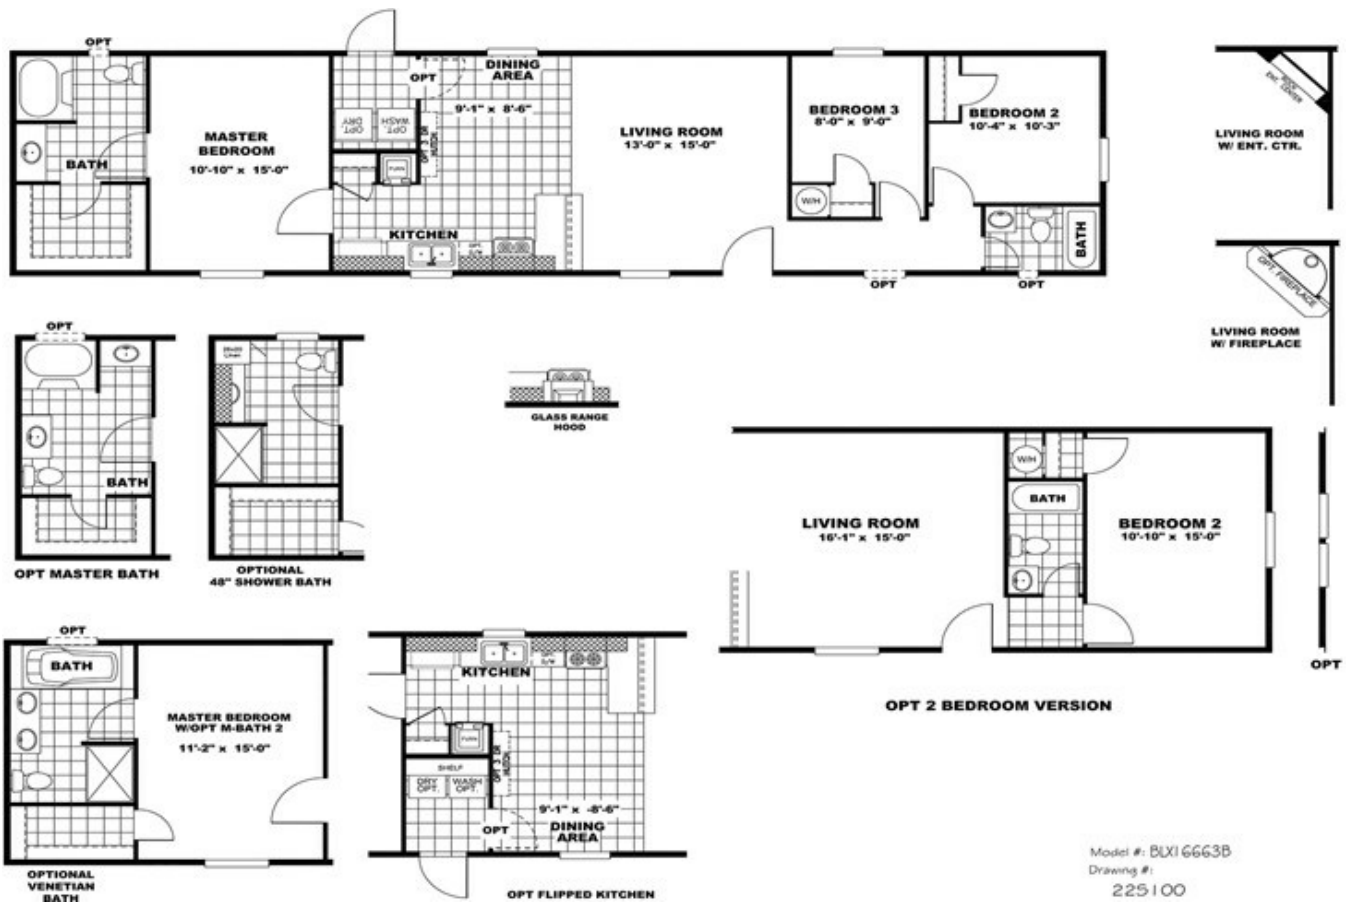

**BLAZER Xtreme 2 Bed 2 Bath SALE PENDING!!!**

**BLAZER Xtreme 2 Bed 2 Bath SALE PENDING!!!**

Floor plan number: CLM100637TN

**2 beds • 2 baths • 1056 sq.ft. • 16' width • 66' depth**

Our home building facilities invest in continuous product and process improvements. Plans, dimensions, features, materials, specifications and availability are subject to change without notice or obligation. Renderings and floor plans are representative likenesses of our homes and may differ from the actual homes. We invite you to tour a Home Center near you and inspect the highest value in quality housing available or call (740) 423-9724 to speak with a Home Consultant. Copyright 2017, CMH. All rights reserved.