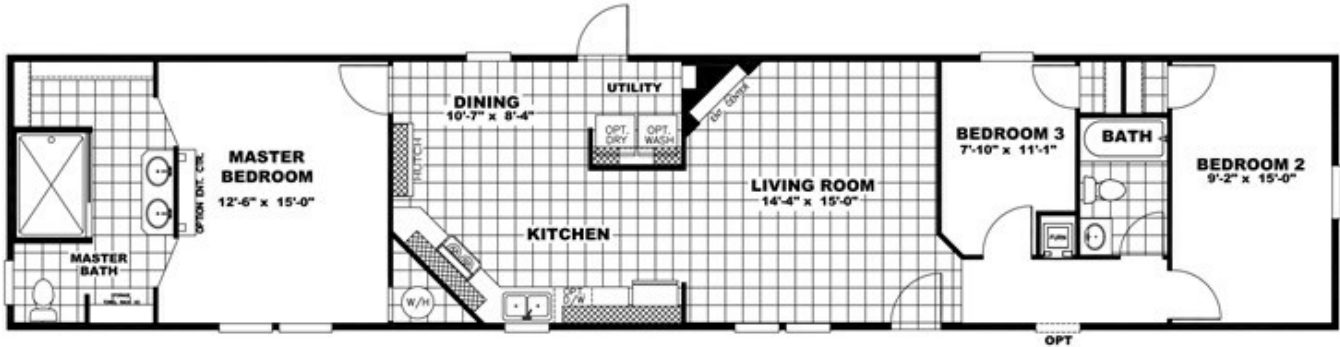

The A.T.S. Cash Price Home ONLY

The A.T.S. Cash Price Home ONLY Model number: 22PRO16763AH

3 beds • 2 baths • 1216 sq.ft. • 16' width • 76' depth

OPTION 2 BEDROOM

Our home building facilities invest in continuous product and process improvements. Plans, dimensions, features, materials, specifications and availability are subject to change without notice or obligation. Renderings and floor plans are representative likenesses of our homes and may differ from the actual homes. We invite you to tour a Home Center near you and inspect the highest value in quality housing available or call (740) 423-9724 to speak with a Home Consultant. Copyright 2017, CMH. All rights reserved.