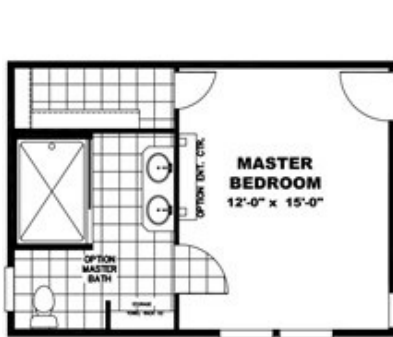

The A.T.S. Cash Price Home ONLY

The A.T.S. Cash Price Home ONLY Model number: 22PRO16763AH

3 beds • 2 baths • 1216 sq.ft. • 16' width • 76' depth

OPTION 2 BEDROOM

Our home building facilities invest in continuous product and process improvements. Plans, dimensions, features, materials, specifications and availability are subject to change without notice or obligation. Renderings and floor plans are representative likenesses of our homes and may differ from the actual homes. We invite you to tour a Home Center near you and inspect the highest value in quality housing available or call (740) 423-9724 to speak with a Home Consultant. Copyright 2017, CMH. All rights reserved.