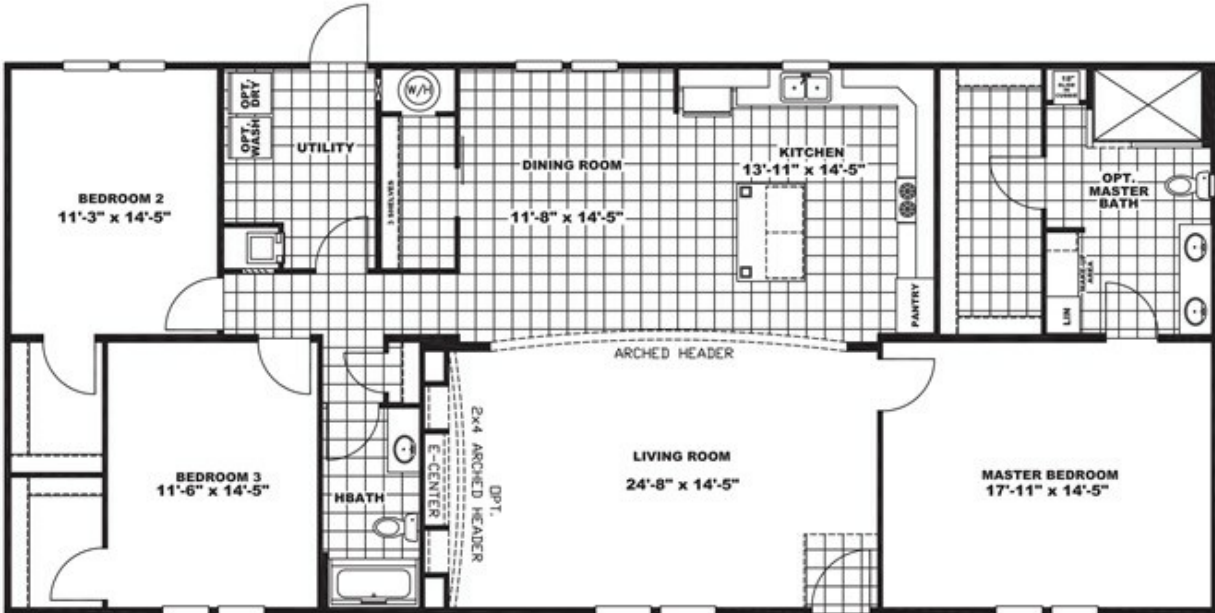

The WOODBRIDGE Cash Price Home Only

The WOODBRIDGE Cash Price Home Only

Model number: 27ELN32663AH18

3 beds • 2 baths • 2112 sq.ft. • 32' width • 66' depth

Our home building facilities invest in continuous product and process improvements. Plans, dimensions, features, materials, specifications and availability are subject to change without notice or obligation. Renderings and floor plans are representative likenesses of our homes and may differ from the actual homes. We invite you to tour a Home Center near you and inspect the highest value in quality housing available or call (740) 423-9724 to speak with a Home Consultant. Copyright 2017, CMH. All rights reserved.