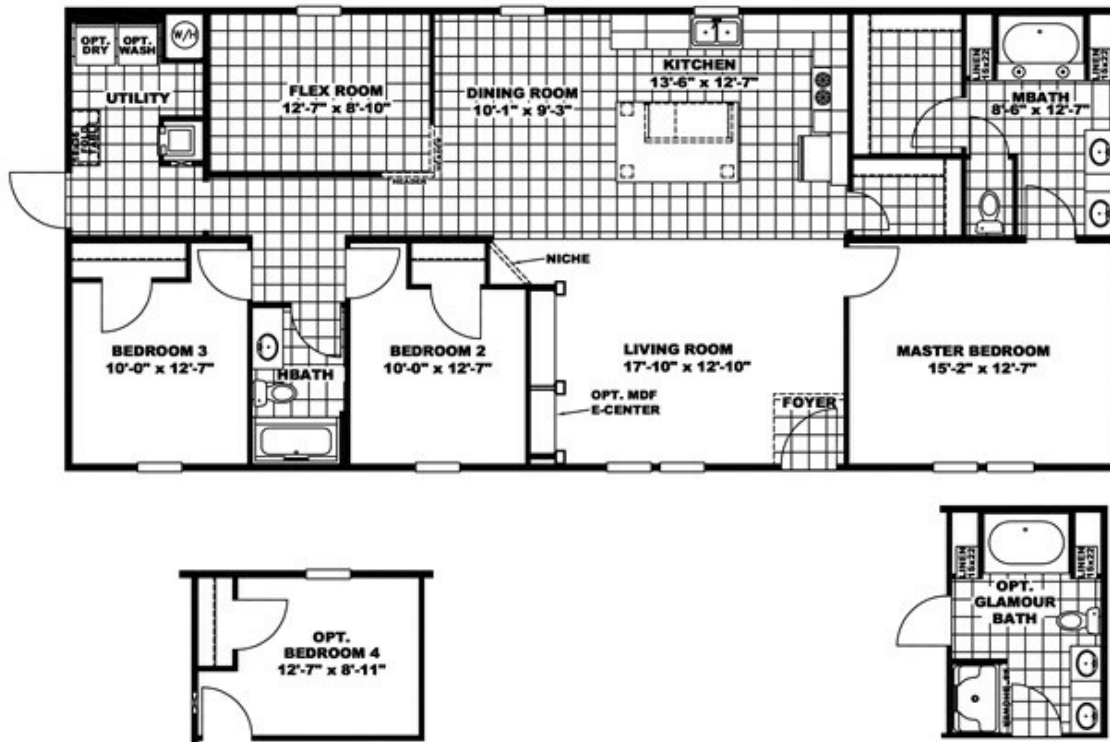

Coming Soon! The ELITE 60 Cash Price Home Only

Coming Soon! The ELITE 60 Cash Price Home Only

Floor plan number: NO2025679TNAB

3 beds • 2 baths • 1680 sq.ft. • 28' width • 60' depth

Our home building facilities invest in continuous product and process improvements. Plans, dimensions, features, materials, specifications and availability are subject to change without notice or obligation. Renderings and floor plans are representative likenesses of our homes and may differ from the actual homes. We invite you to tour a Home Center near you and inspect the highest value in quality housing available or call (740) 423-9724 to speak with a Home Consultant. Copyright 2017, CMH. All rights reserved.